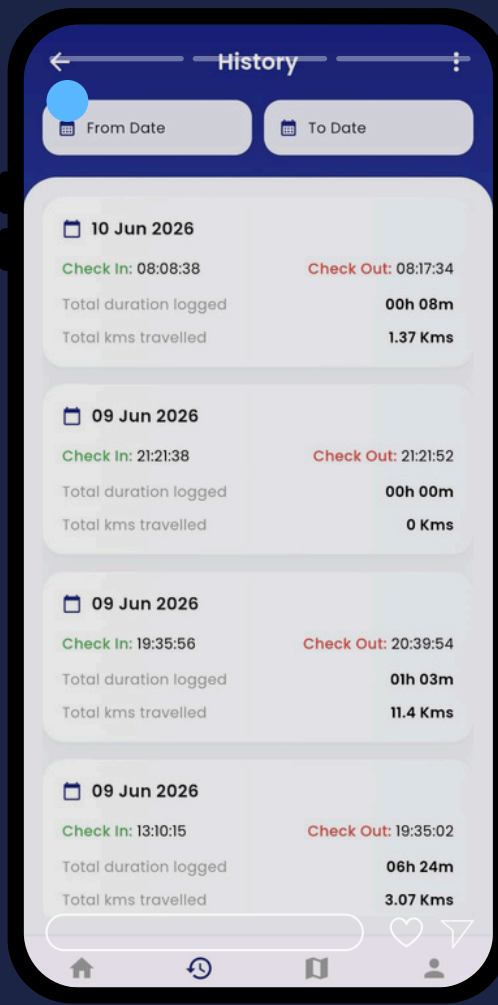

# FIELDMAN TRACKER APP

Track your Field Staffs with accuracy and monitor their routes everyday

Live Location

Route Map

KMs Travelled

Attendance

**BOOK A DEMO**

 [sales@v7lancers.com](mailto:sales@v7lancers.com)

 9150056165 | 9150056166

Check-in Page

Travel History

Route Map

**Create Unlimited Users & Staffs**

**One Time Investment, No Annual Charges**

**Easy Setup in just 2 hours**

**White Labelled Version**