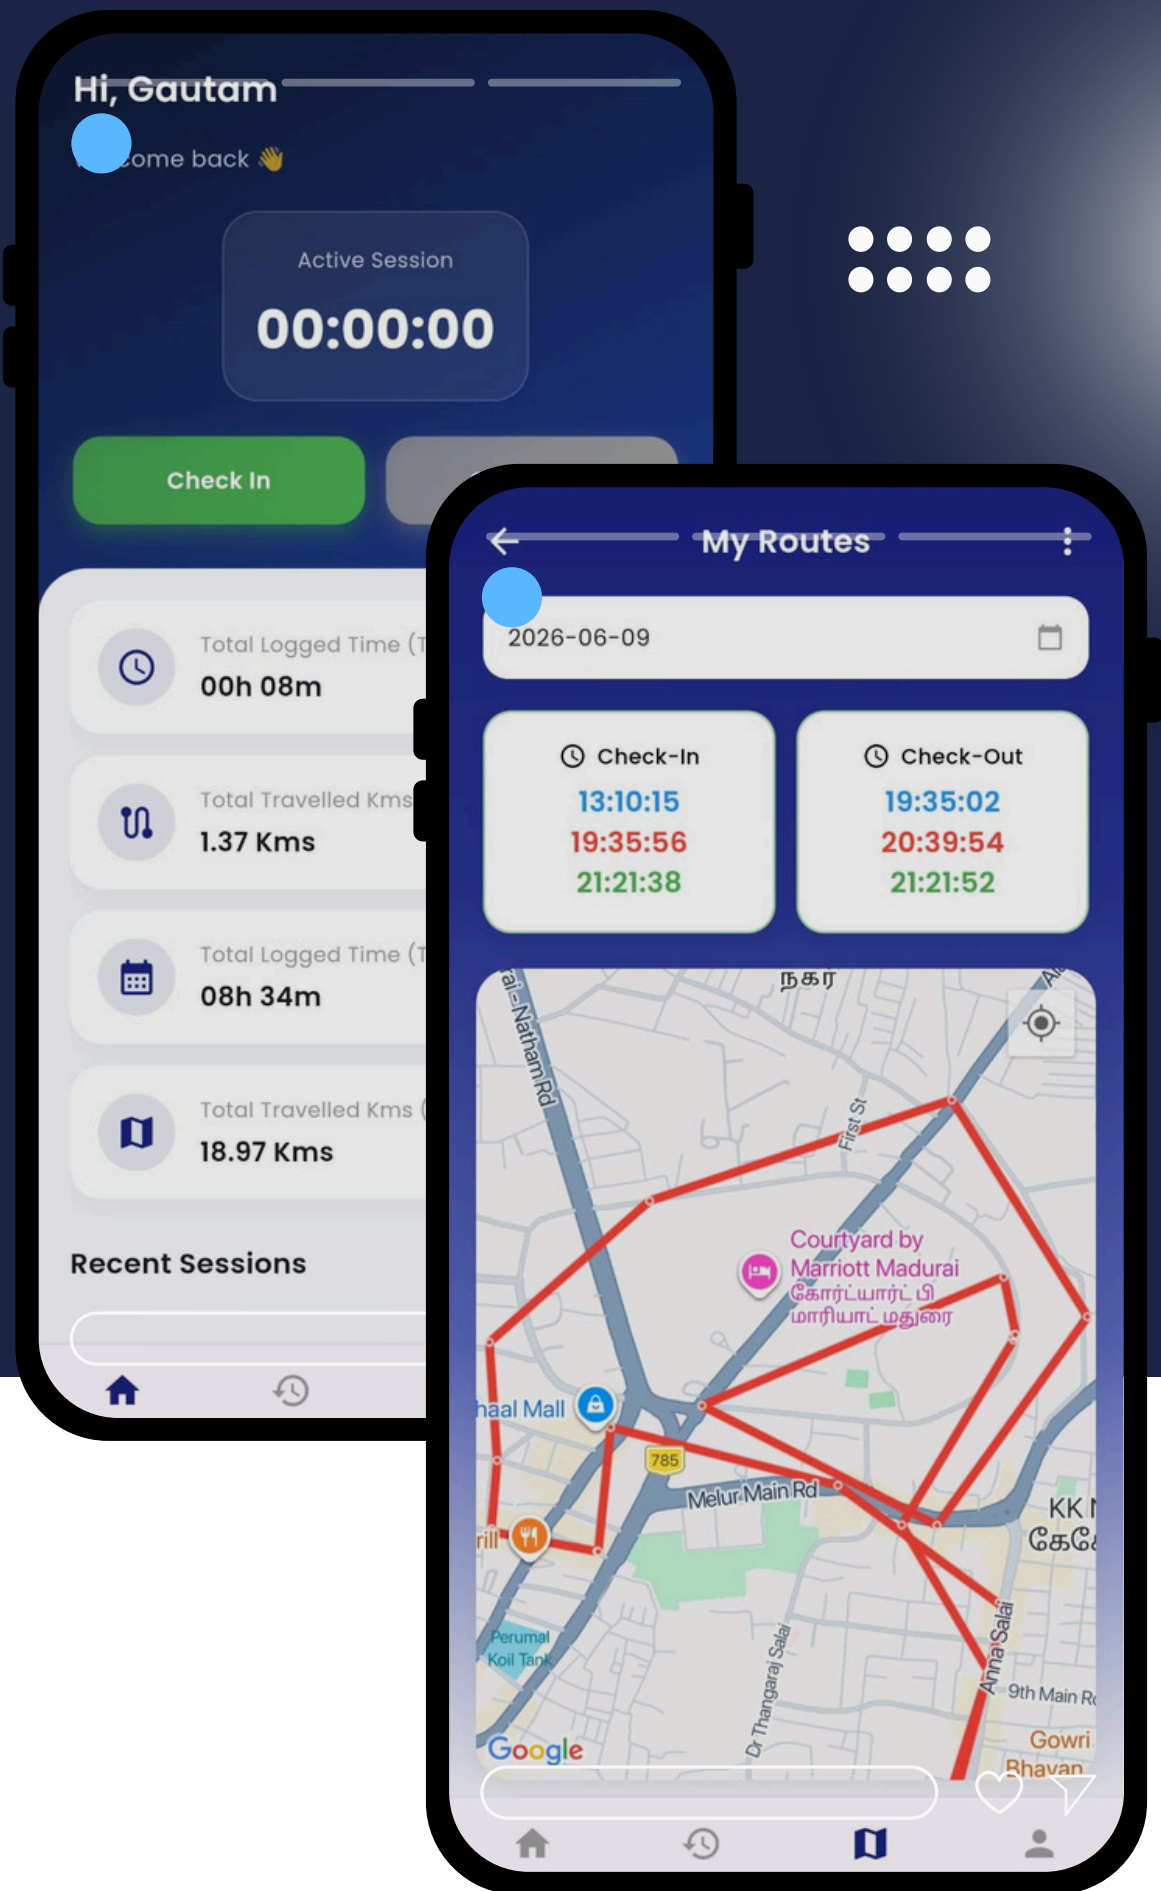

# FIELDMAN TRACKER APP

Track your Field Staffs with accuracy and monitor their routes everyday

Live Location

Route Map

KMs Travelled

Attendance

**BOOK A DEMO**

 [sales@v7lancers.com](mailto:sales@v7lancers.com)

 9150056165 | 9150056166

Check-in Page

Travel History

Route Map

**Create Unlimited Users & Staffs**

**One Time Investment, No Annual Charges**

**Easy Setup in just 2 hours**

**White Labelled Version**