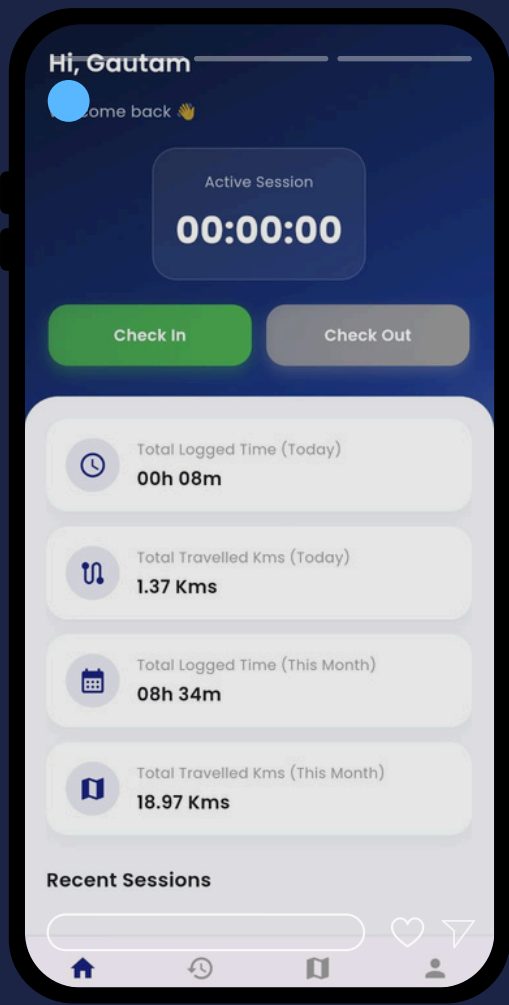

# FIELDMAN TRACKER APP

Track your Field Staffs with accuracy and monitor their routes everyday

Live Location

Route Map

KMs Travelled

Attendance

**BOOK A DEMO**

 [sales@v7lancers.com](mailto:sales@v7lancers.com)

 9150056165 | 9150056166

Check-in Page

Travel History

Route Map

**Create Unlimited Users & Staffs**

**One Time Investment, No Annual Charges**

**Easy Setup in just 2 hours**

**White Labelled Version**