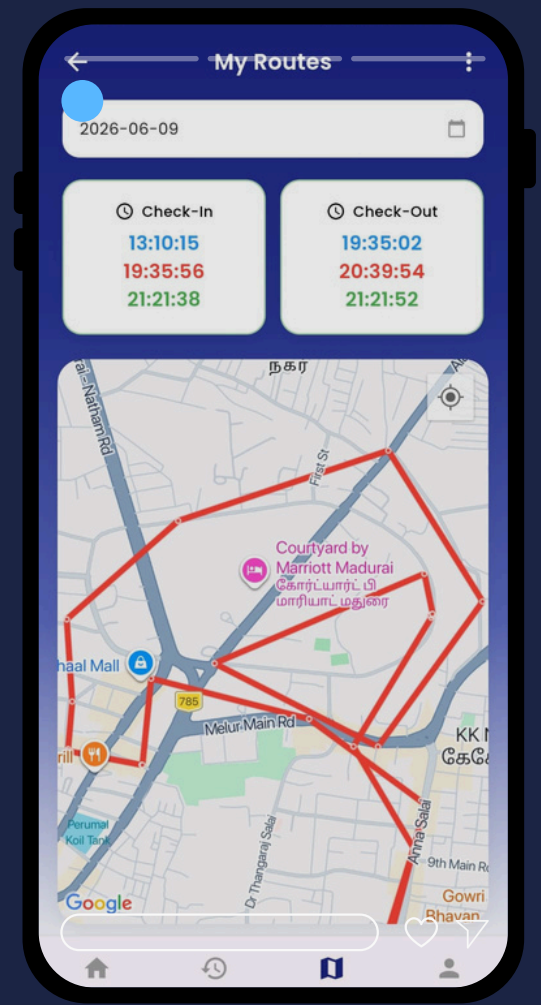

# FIELDMAN TRACKER APP

Track your Field Staffs with accuracy and monitor their routes everyday

Live Location

Route Map

KMs Travelled

Attendance

**BOOK A DEMO**

 [sales@v7lancers.com](mailto:sales@v7lancers.com)

 9150056165 | 9150056166

Check-in Page

Travel History

Route Map

**Create Unlimited Users & Staffs**

**One Time Investment, No Annual Charges**

**Easy Setup in just 2 hours**

**White Labelled Version**